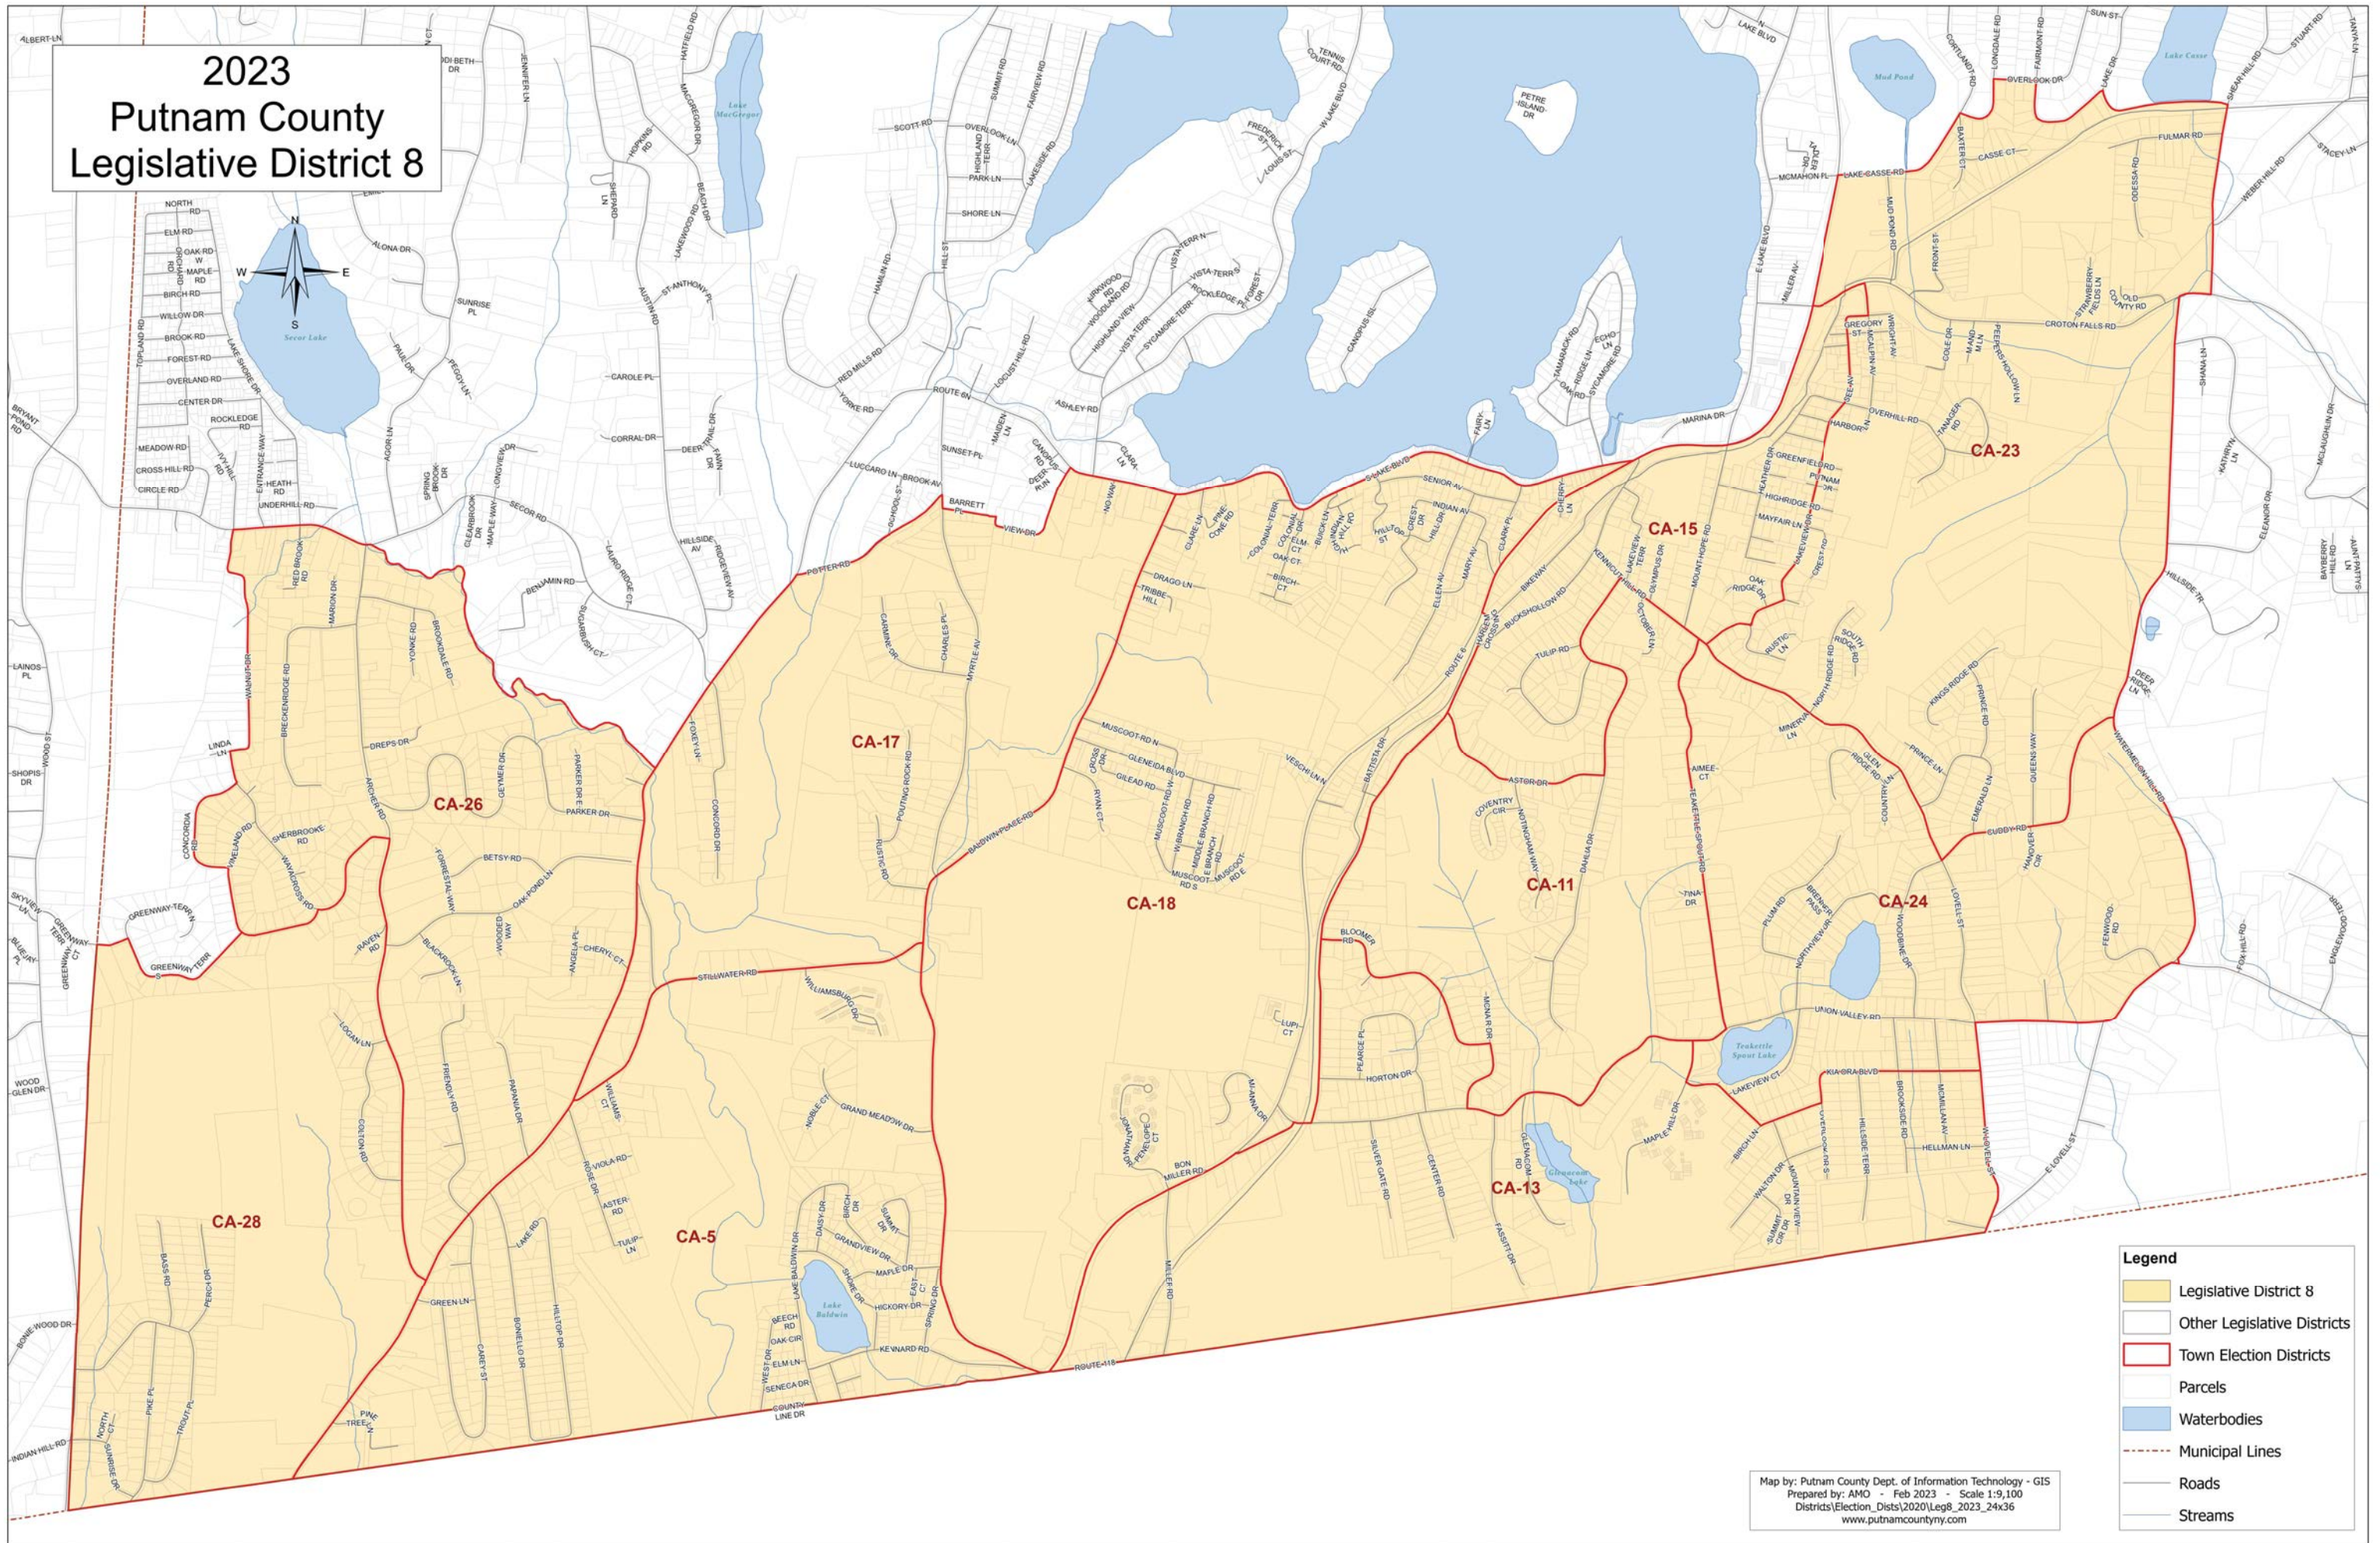

2023 Putnam County Legislative District 8

Legend

- Legislative District 8
- Other Legislative Districts
- Town Election Districts
- Parcels
- Waterbodies
- Municipal Lines
- Roads
- Streams

Map by: Putnam County Dept. of Information Technology - GIS
 Prepared by: AMO - Feb 2023 - Scale 1:9,100
 Districts\Election_Dists\2020\Leg8_2023_24x36
www.putnamcountyny.com