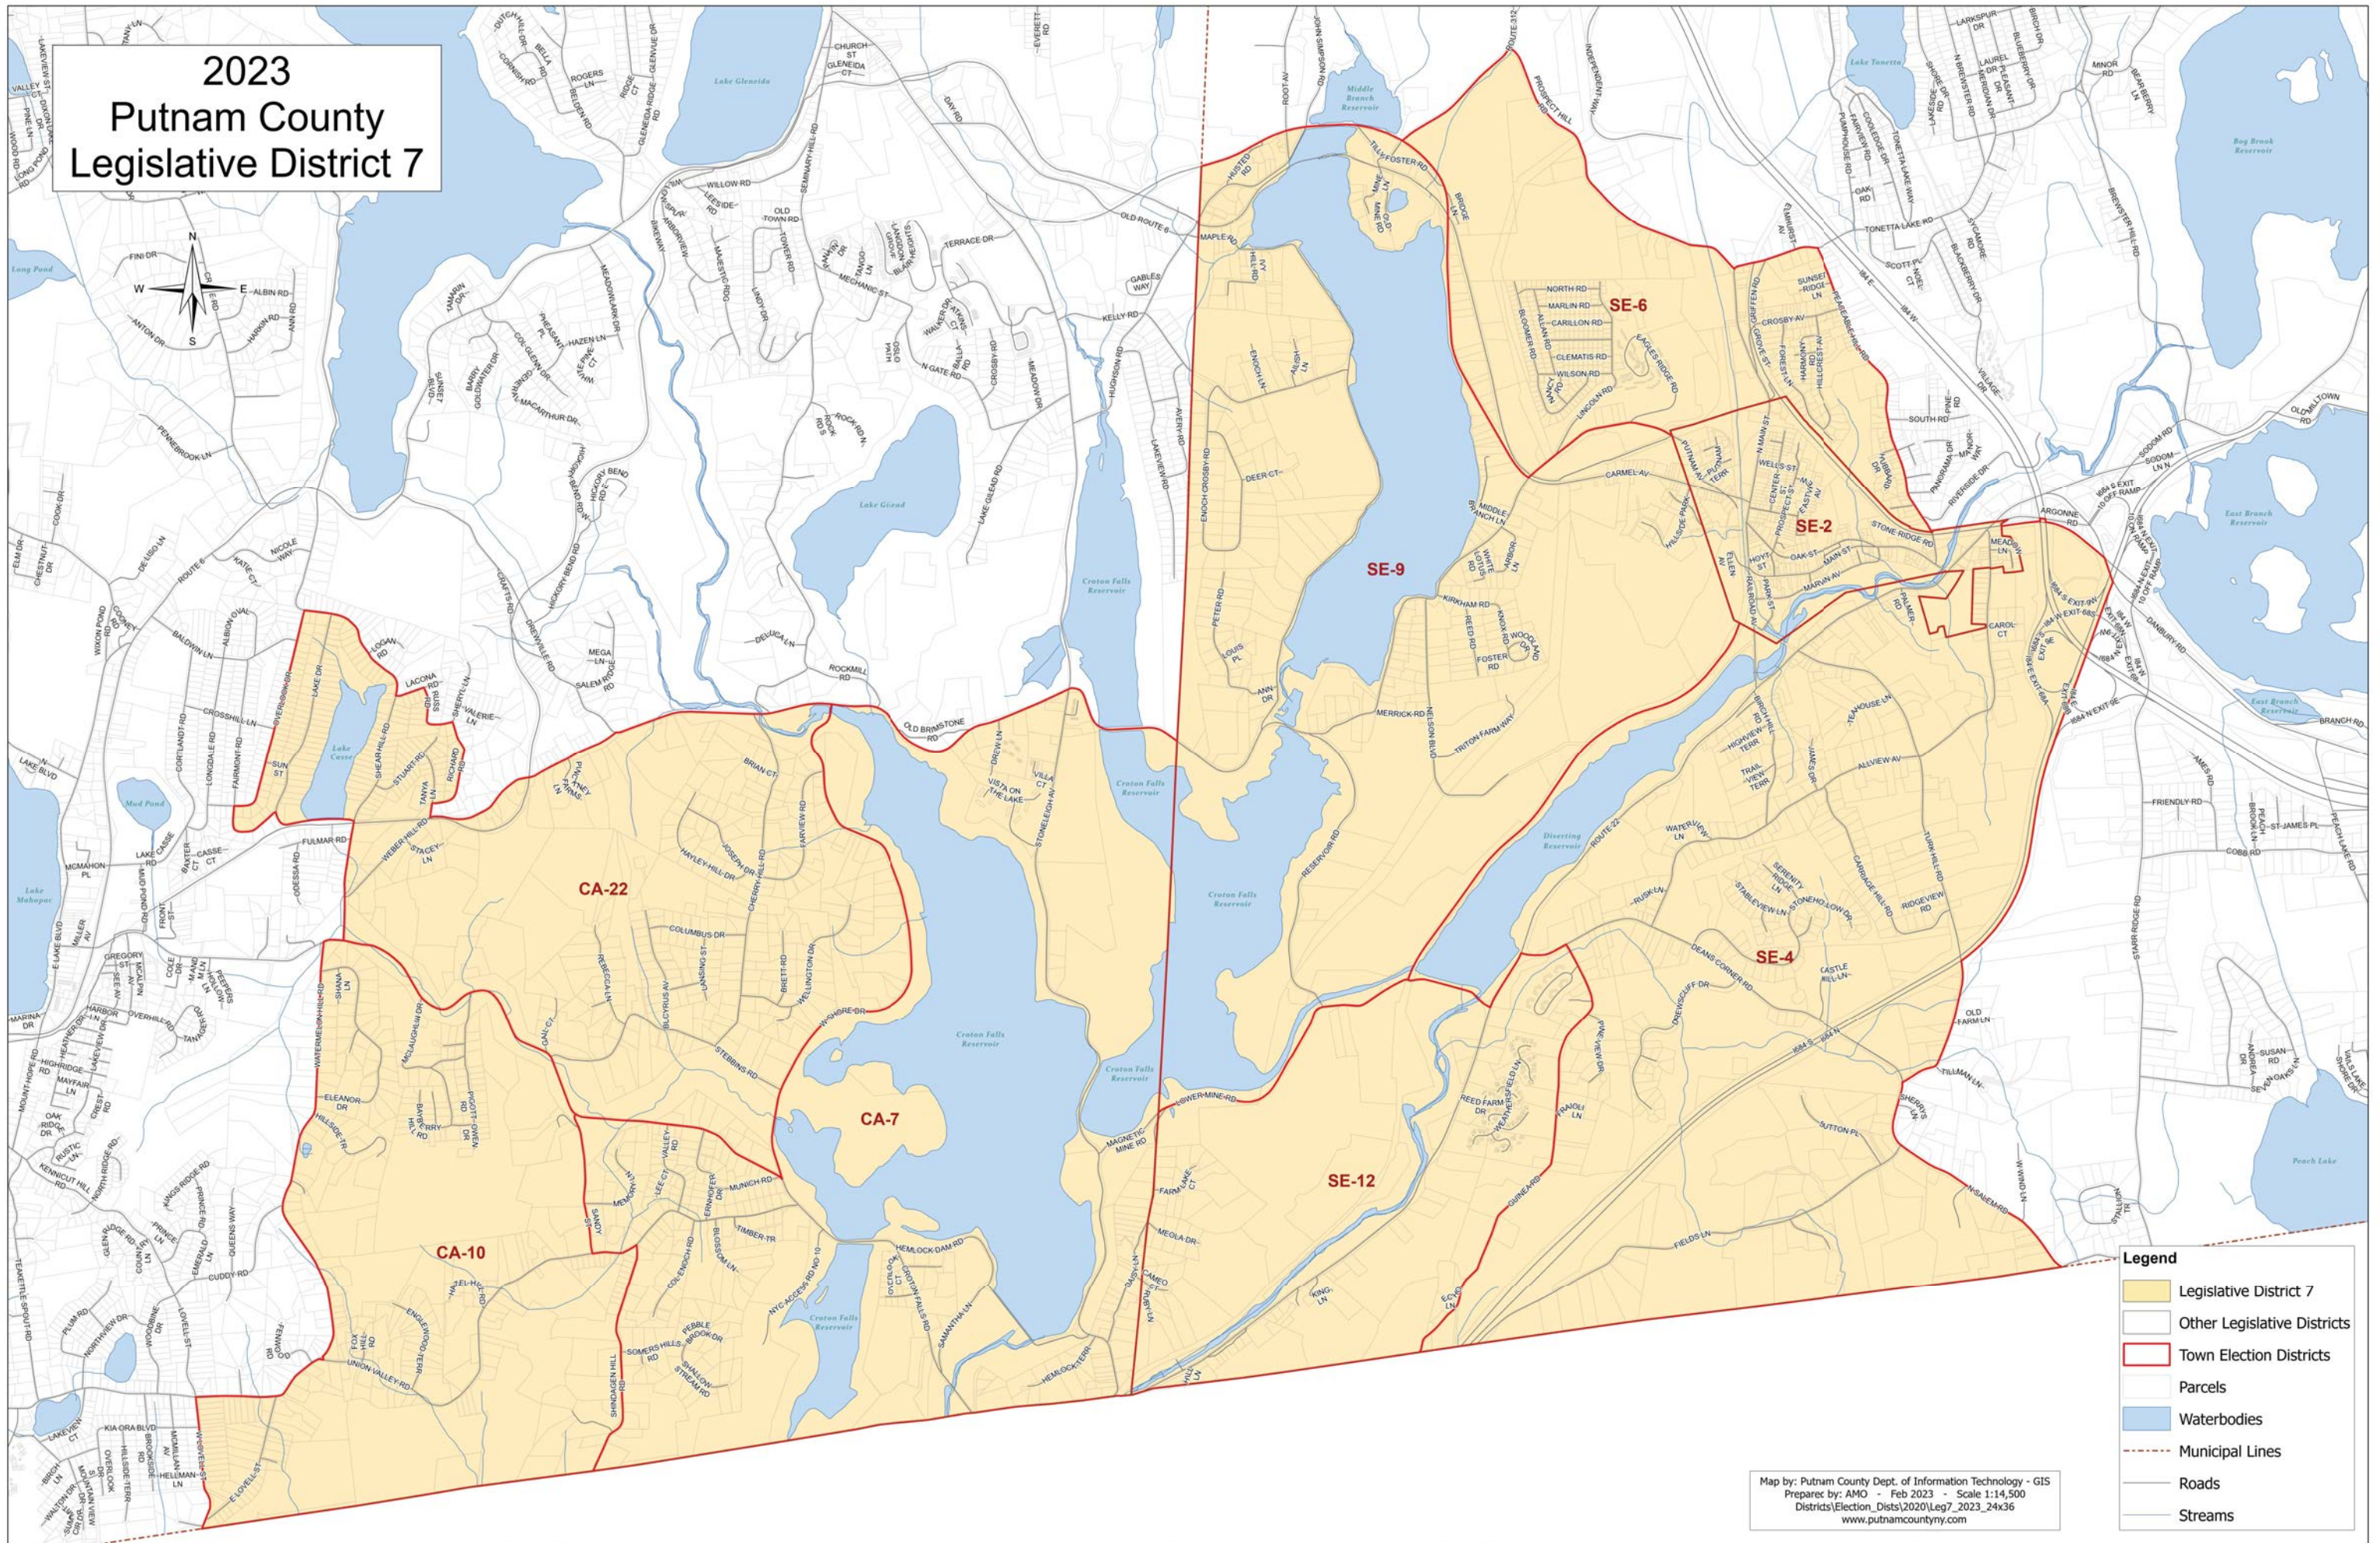

2023 Putnam County Legislative District 7

Legend

- Legislative District 7
- Other Legislative Districts
- Town Election Districts
- Parcels
- Waterbodies
- Municipal Lines
- Roads
- Streams

Map by: Putnam County Dept. of Information Technology - GIS
 Prepared by: AMO - Feb 2023 - Scale 1:14,500
 Districts\Election_Dists\2020\Leg7_2023_24x36
 www.putnamcountyny.com