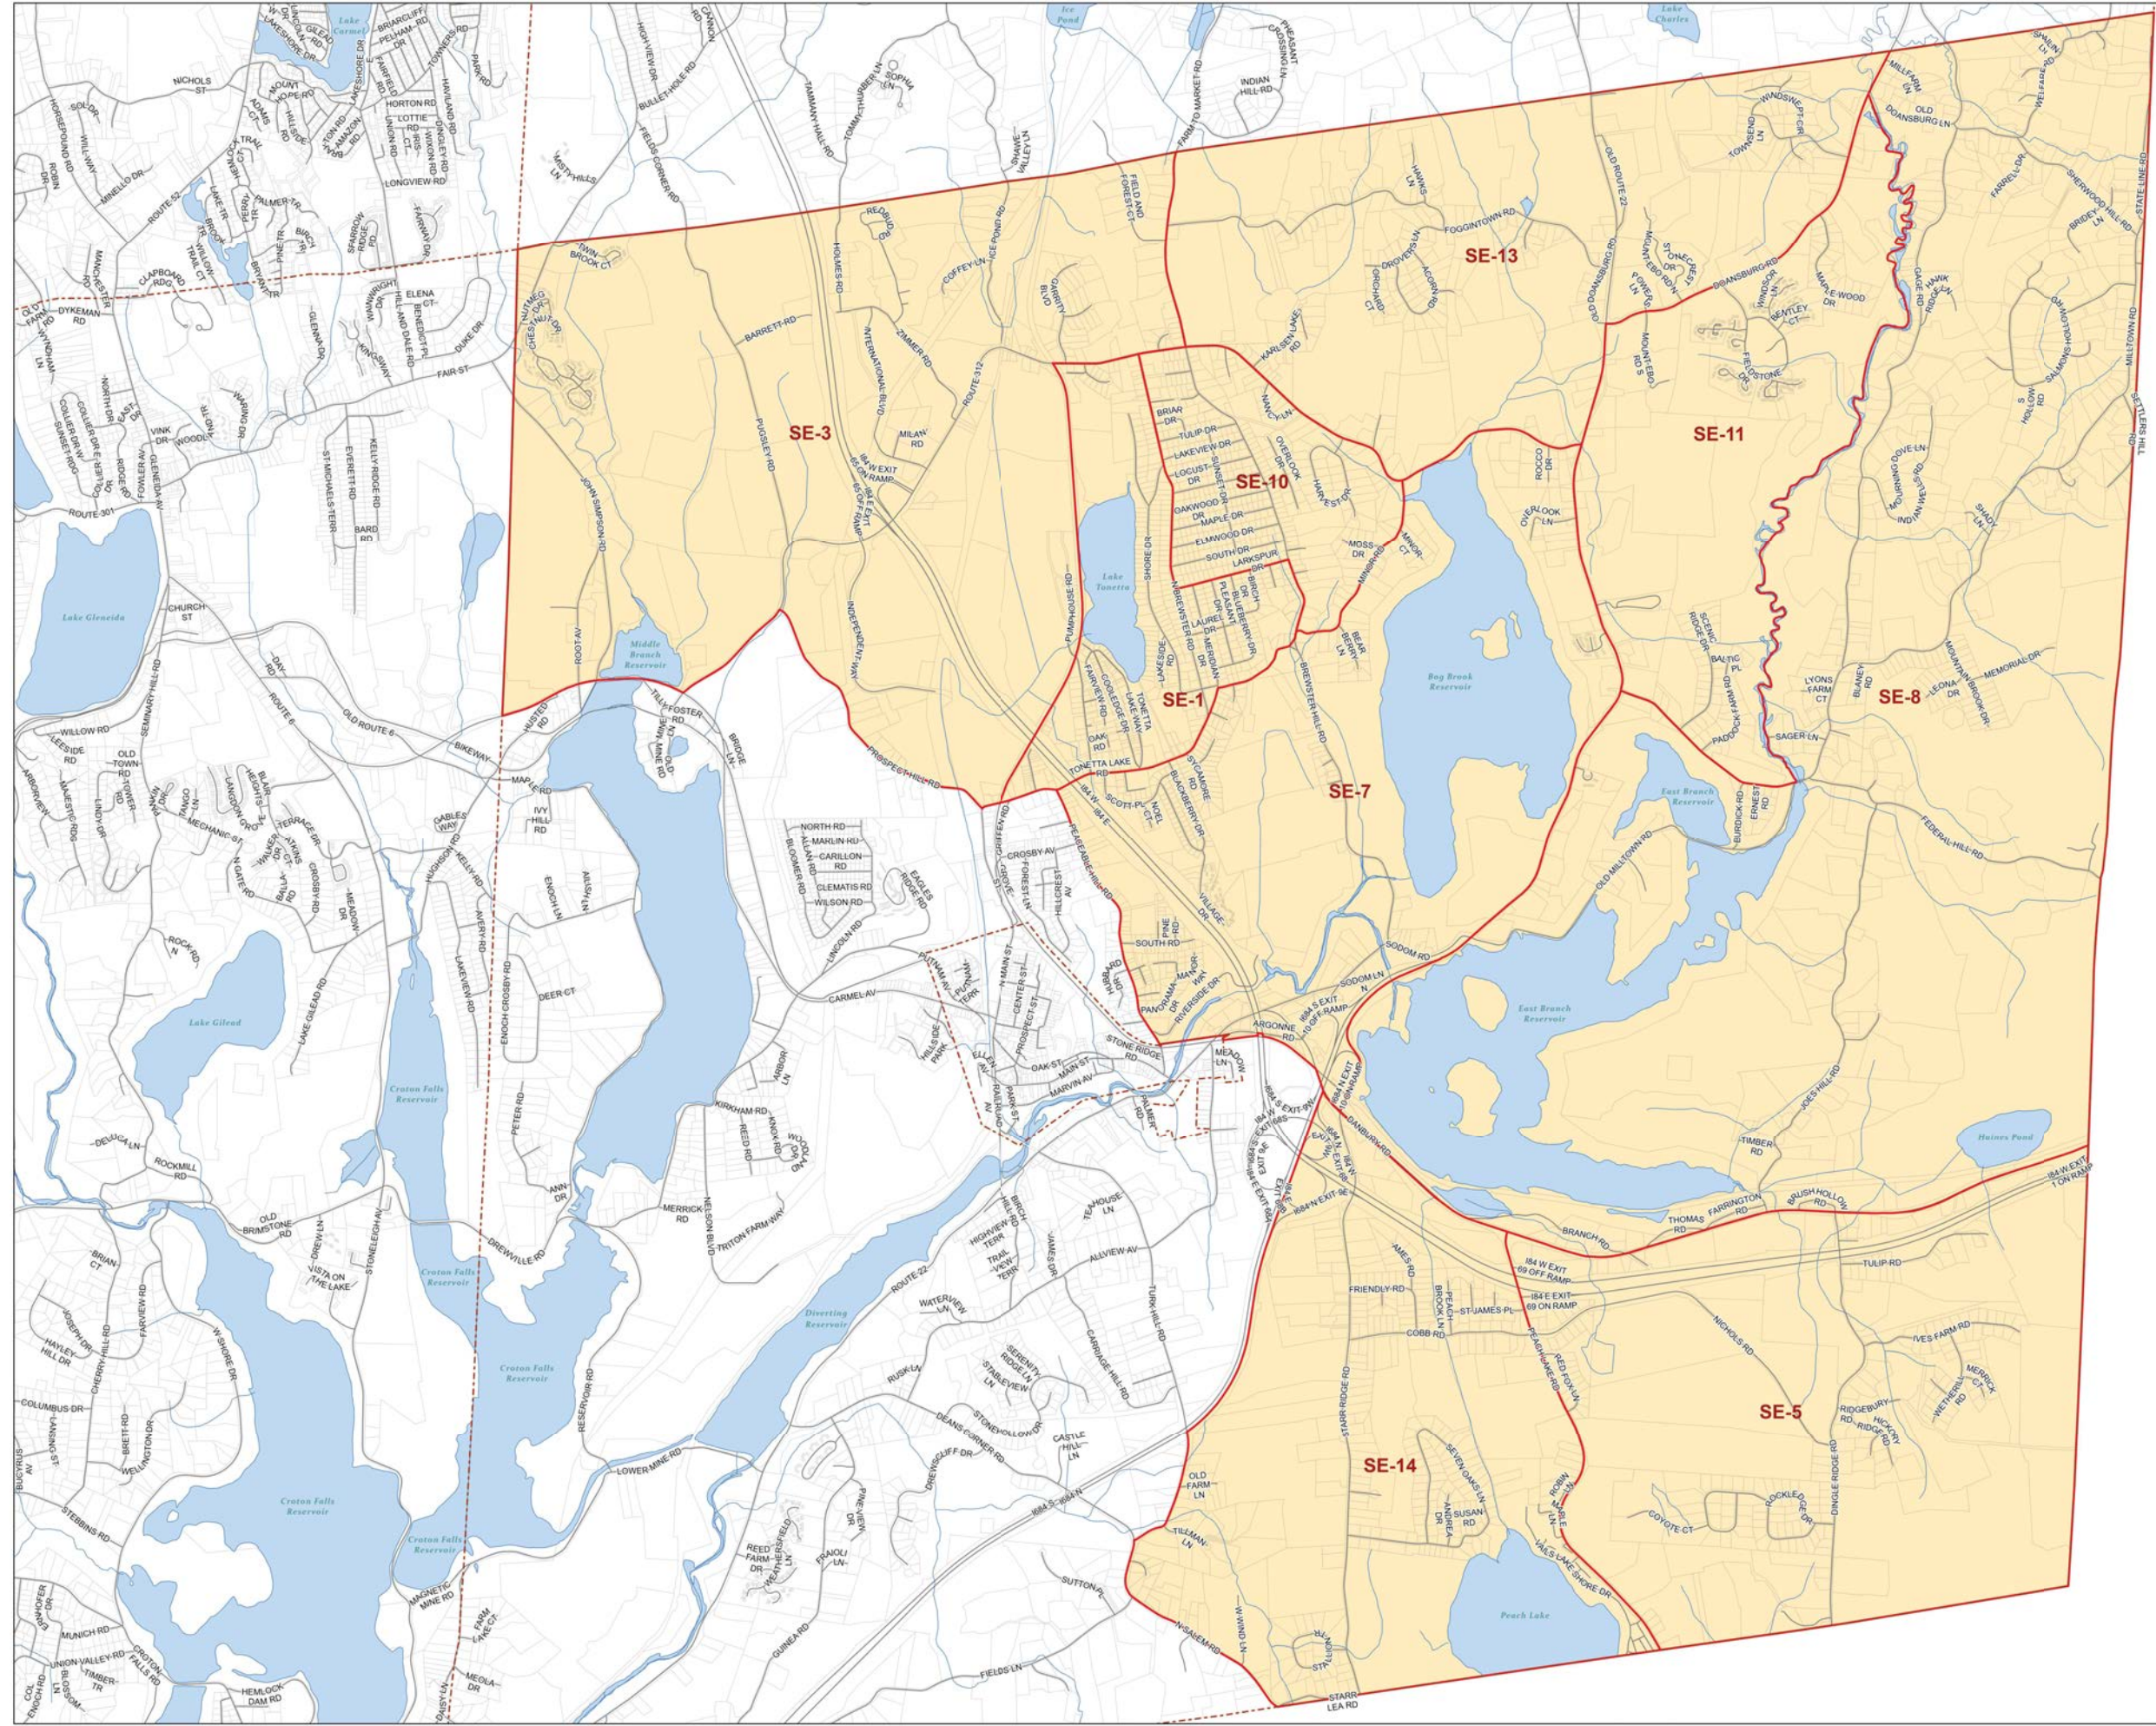

2023 Putnam County Legislative District 6

Legend

- Legislative District 6
- Other Legislative Districts
- Town Election Districts
- Parcels
- Waterbodies
- Municipal Lines
- Roads
- Streams

Map by: Putnam County Dept. of Information Technology - GIS
 Prepared by: AMO - Feb 2023 - Scale 1:18,000
 Districts\Election_Dists\2020\Leg6_2023_24x36
www.putnamcountyny.com