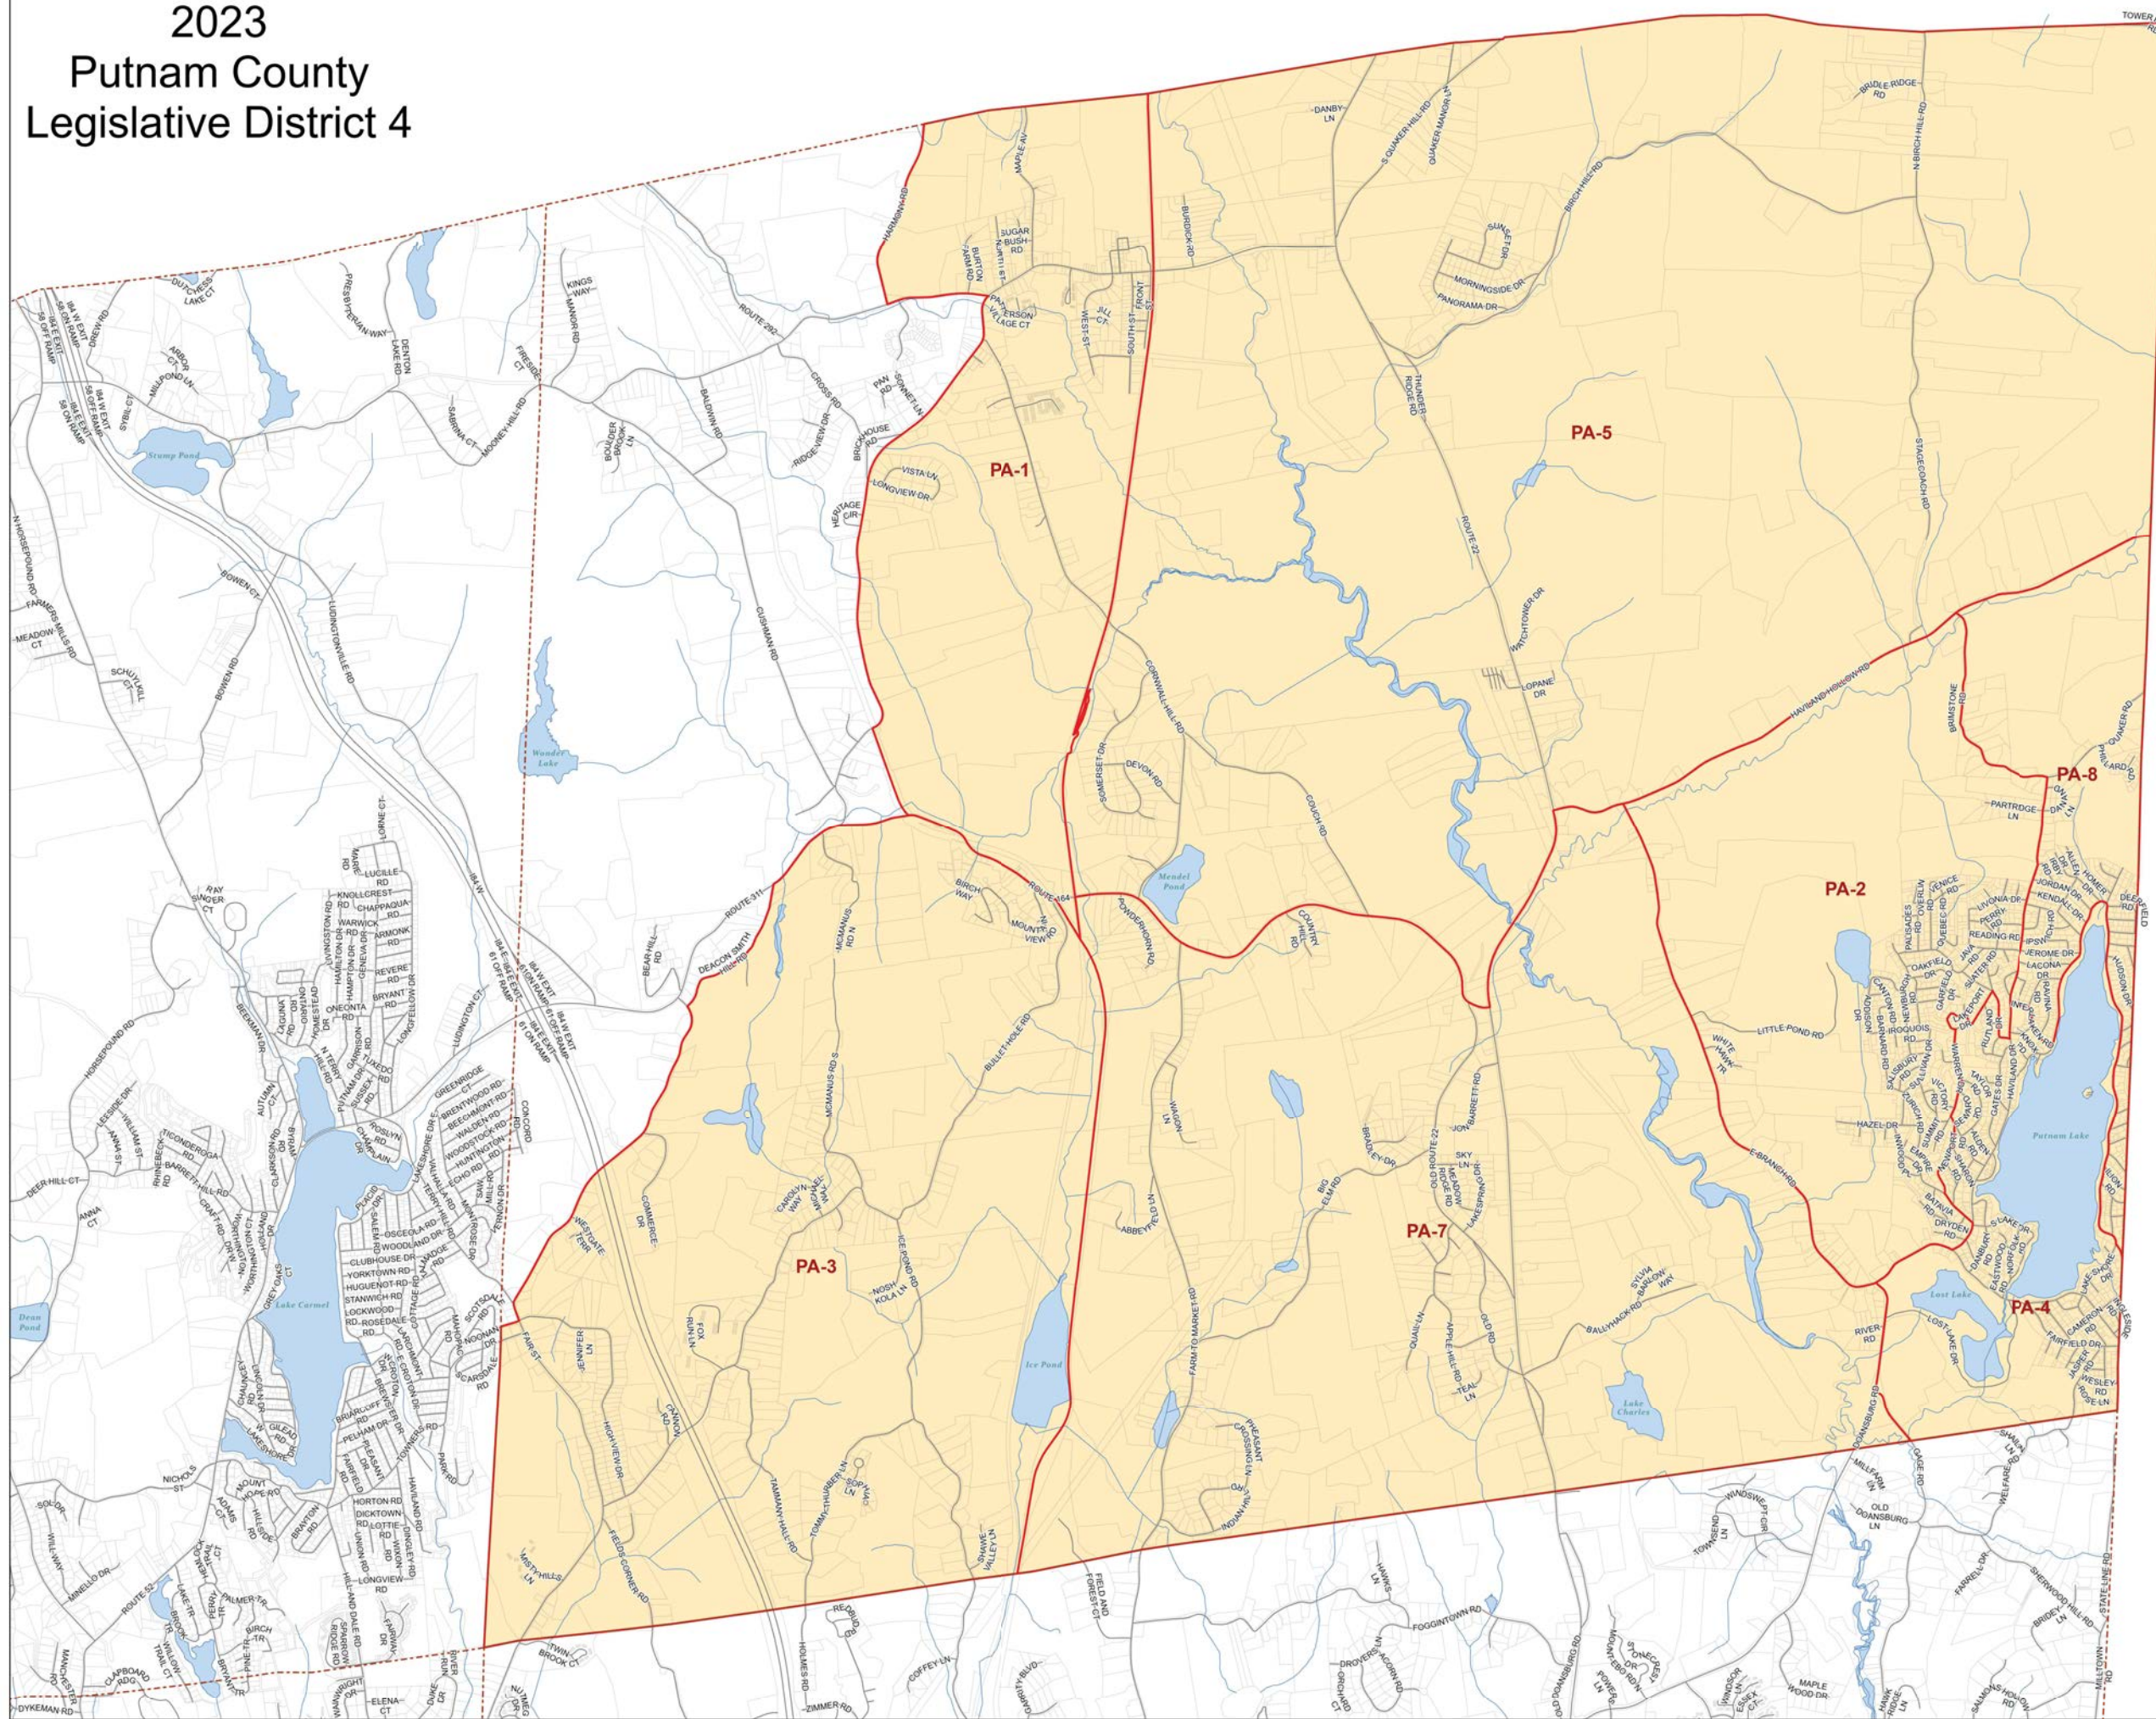

# 2023 Putnam County Legislative District 4

**Legend**

- Legislative District 4
- Other Legislative Districts
- Town Election Districts
- Parcels
- Waterbodies
- Municipal Lines
- Roads
- Streams

Map by: Putnam County Dept. of Information Technology - GIS  
Prepared by: AMO - Feb 2023 - Scale 1:17,600  
Districts\Election\_Dists\2020\Leg4\_2023\_24x36  
[www.putnamcountyny.com](http://www.putnamcountyny.com)