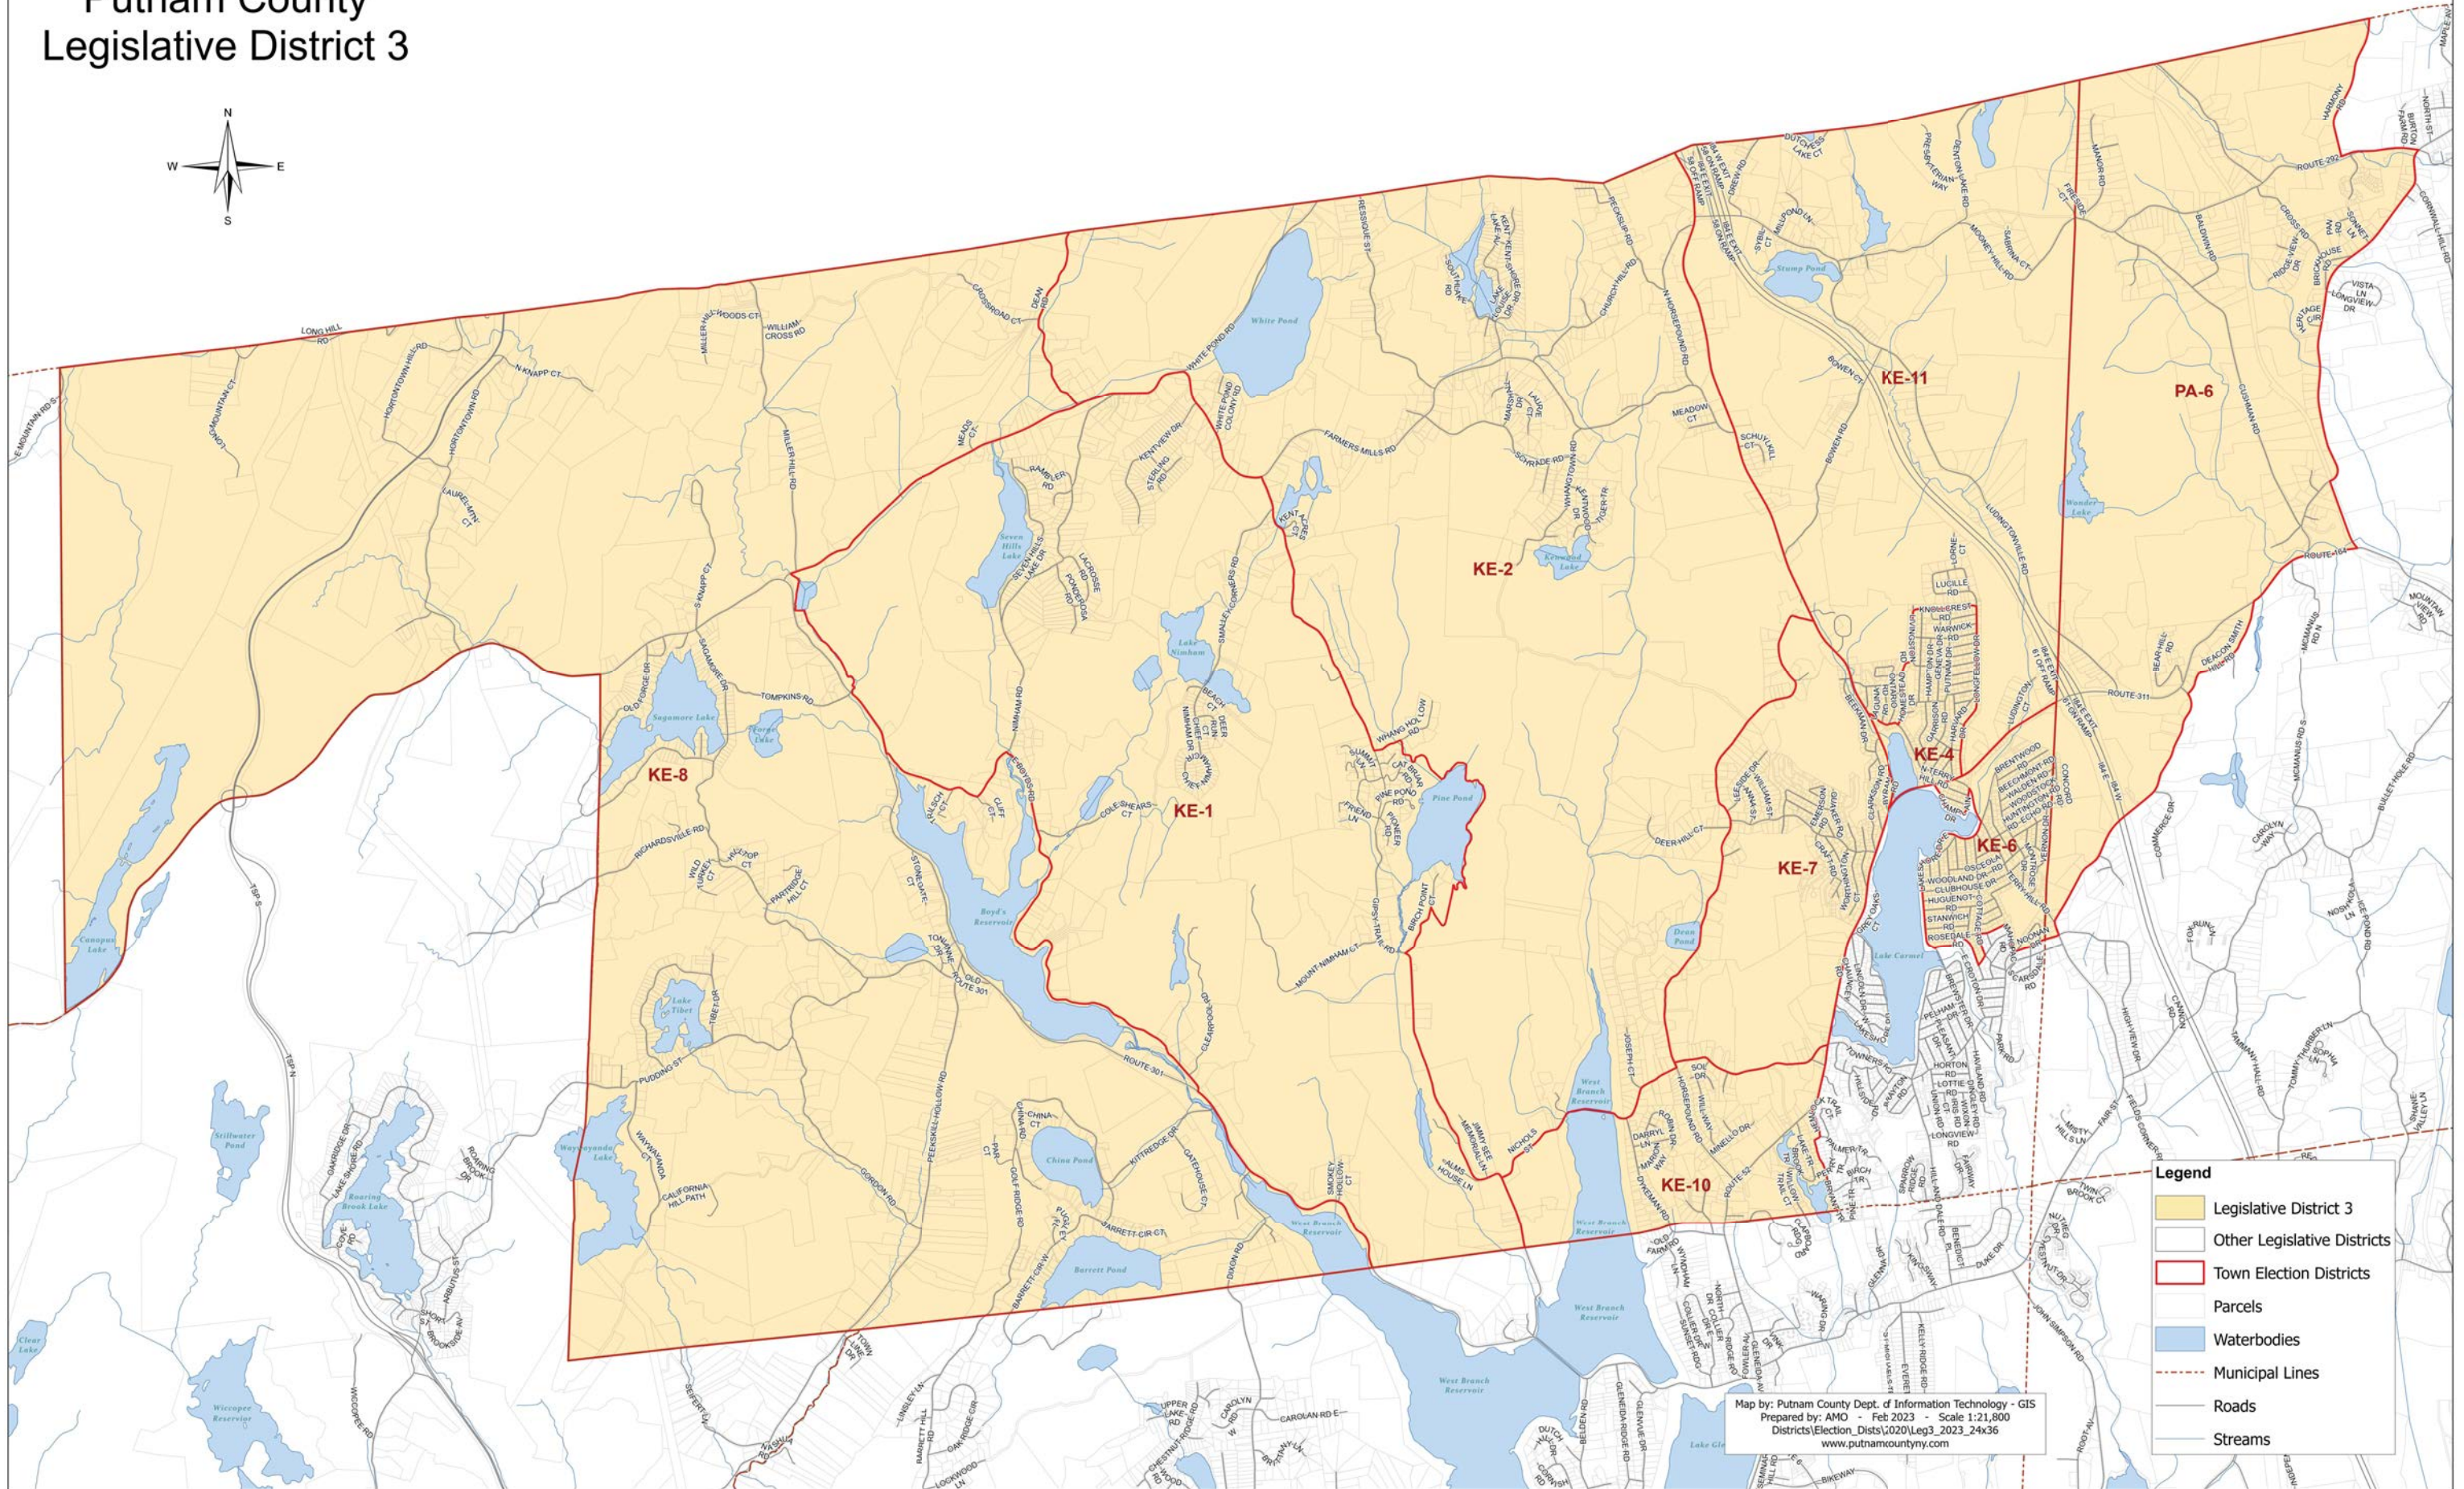

2023 Putnam County Legislative District 3

Legend

- Legislative District 3
- Other Legislative Districts
- Town Election Districts
- Parcels
- Waterbodies
- Municipal Lines
- Roads
- Streams

Map by: Putnam County Dept. of Information Technology - GIS
Prepared by: AMO - Feb 2023 - Scale 1:21,800
Districts\Election_Dists\020\Leg3_2023_24x36
www.putnamcountyny.com