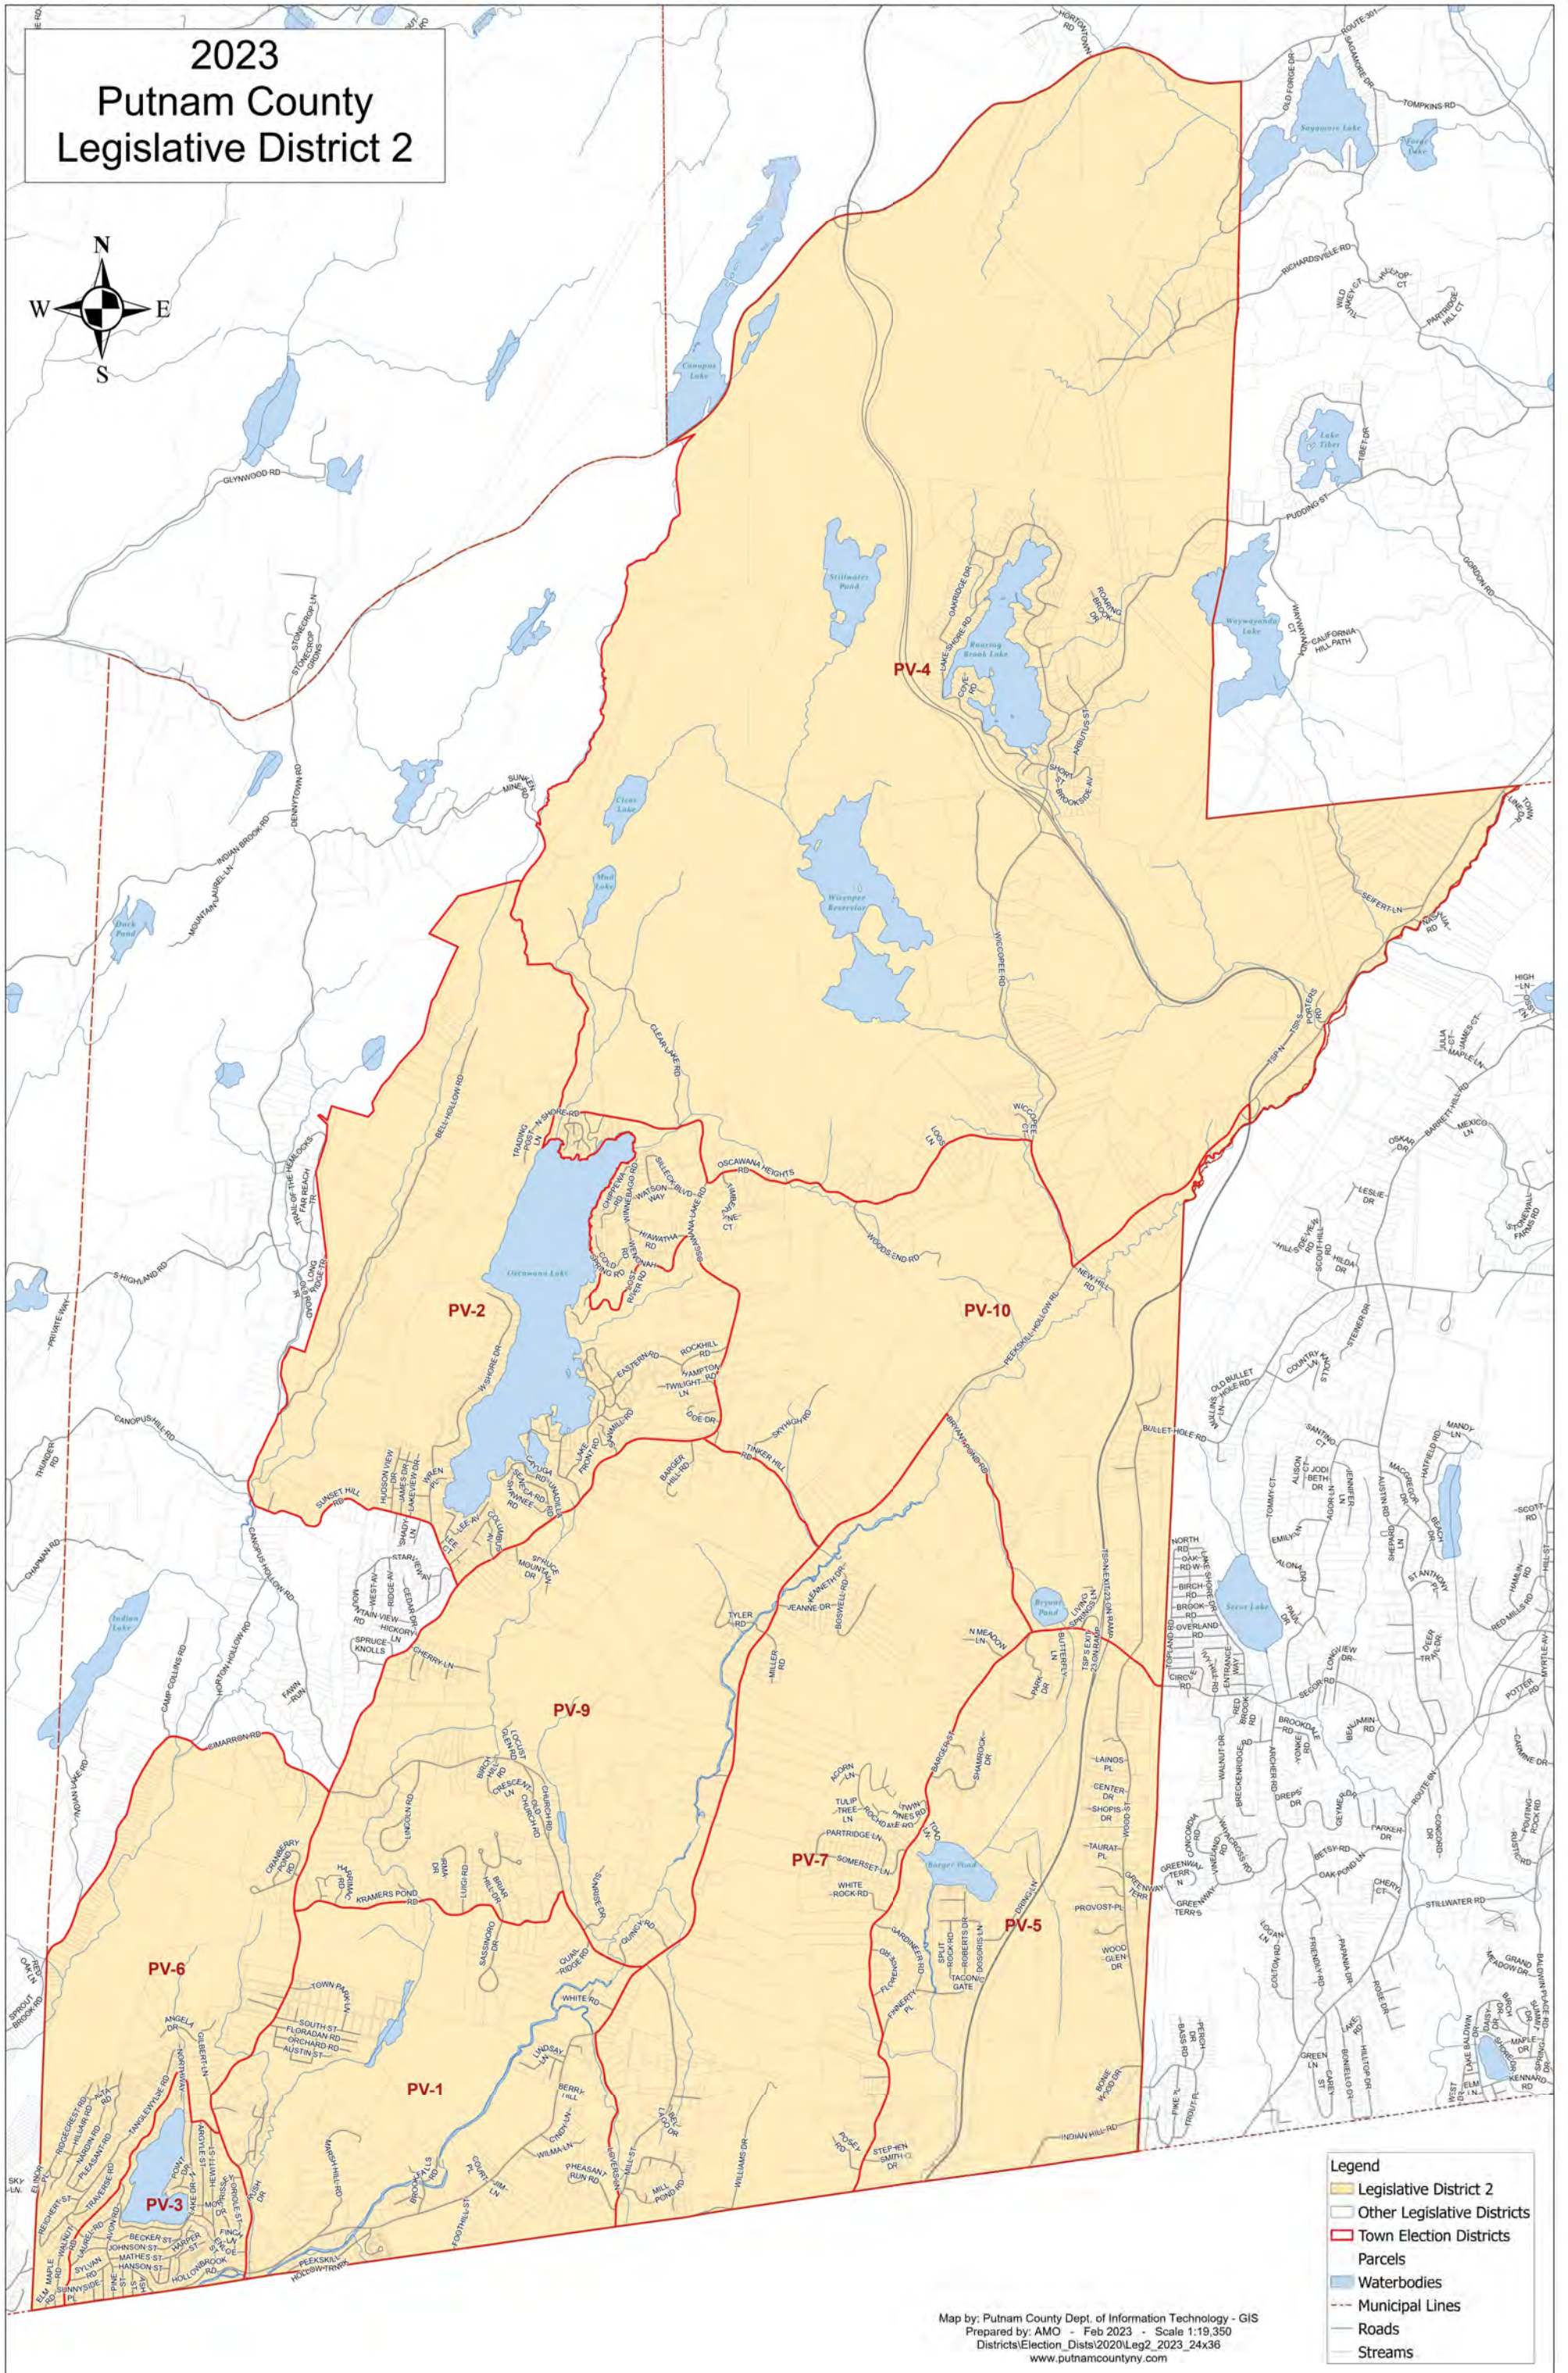

2023 Putnam County Legislative District 2

Map by: Putnam County Dept. of Information Technology - GIS
 Prepared by: AMO - Feb 2023 - Scale 1:19,350
 Districts\Election_Dists\2020\Leg2_2023_24x36
www.putnamcountyny.com

- Legend**
- Legislative District 2
 - Other Legislative Districts
 - Town Election Districts
 - Parcels
 - Waterbodies
 - Municipal Lines
 - Roads
 - Streams