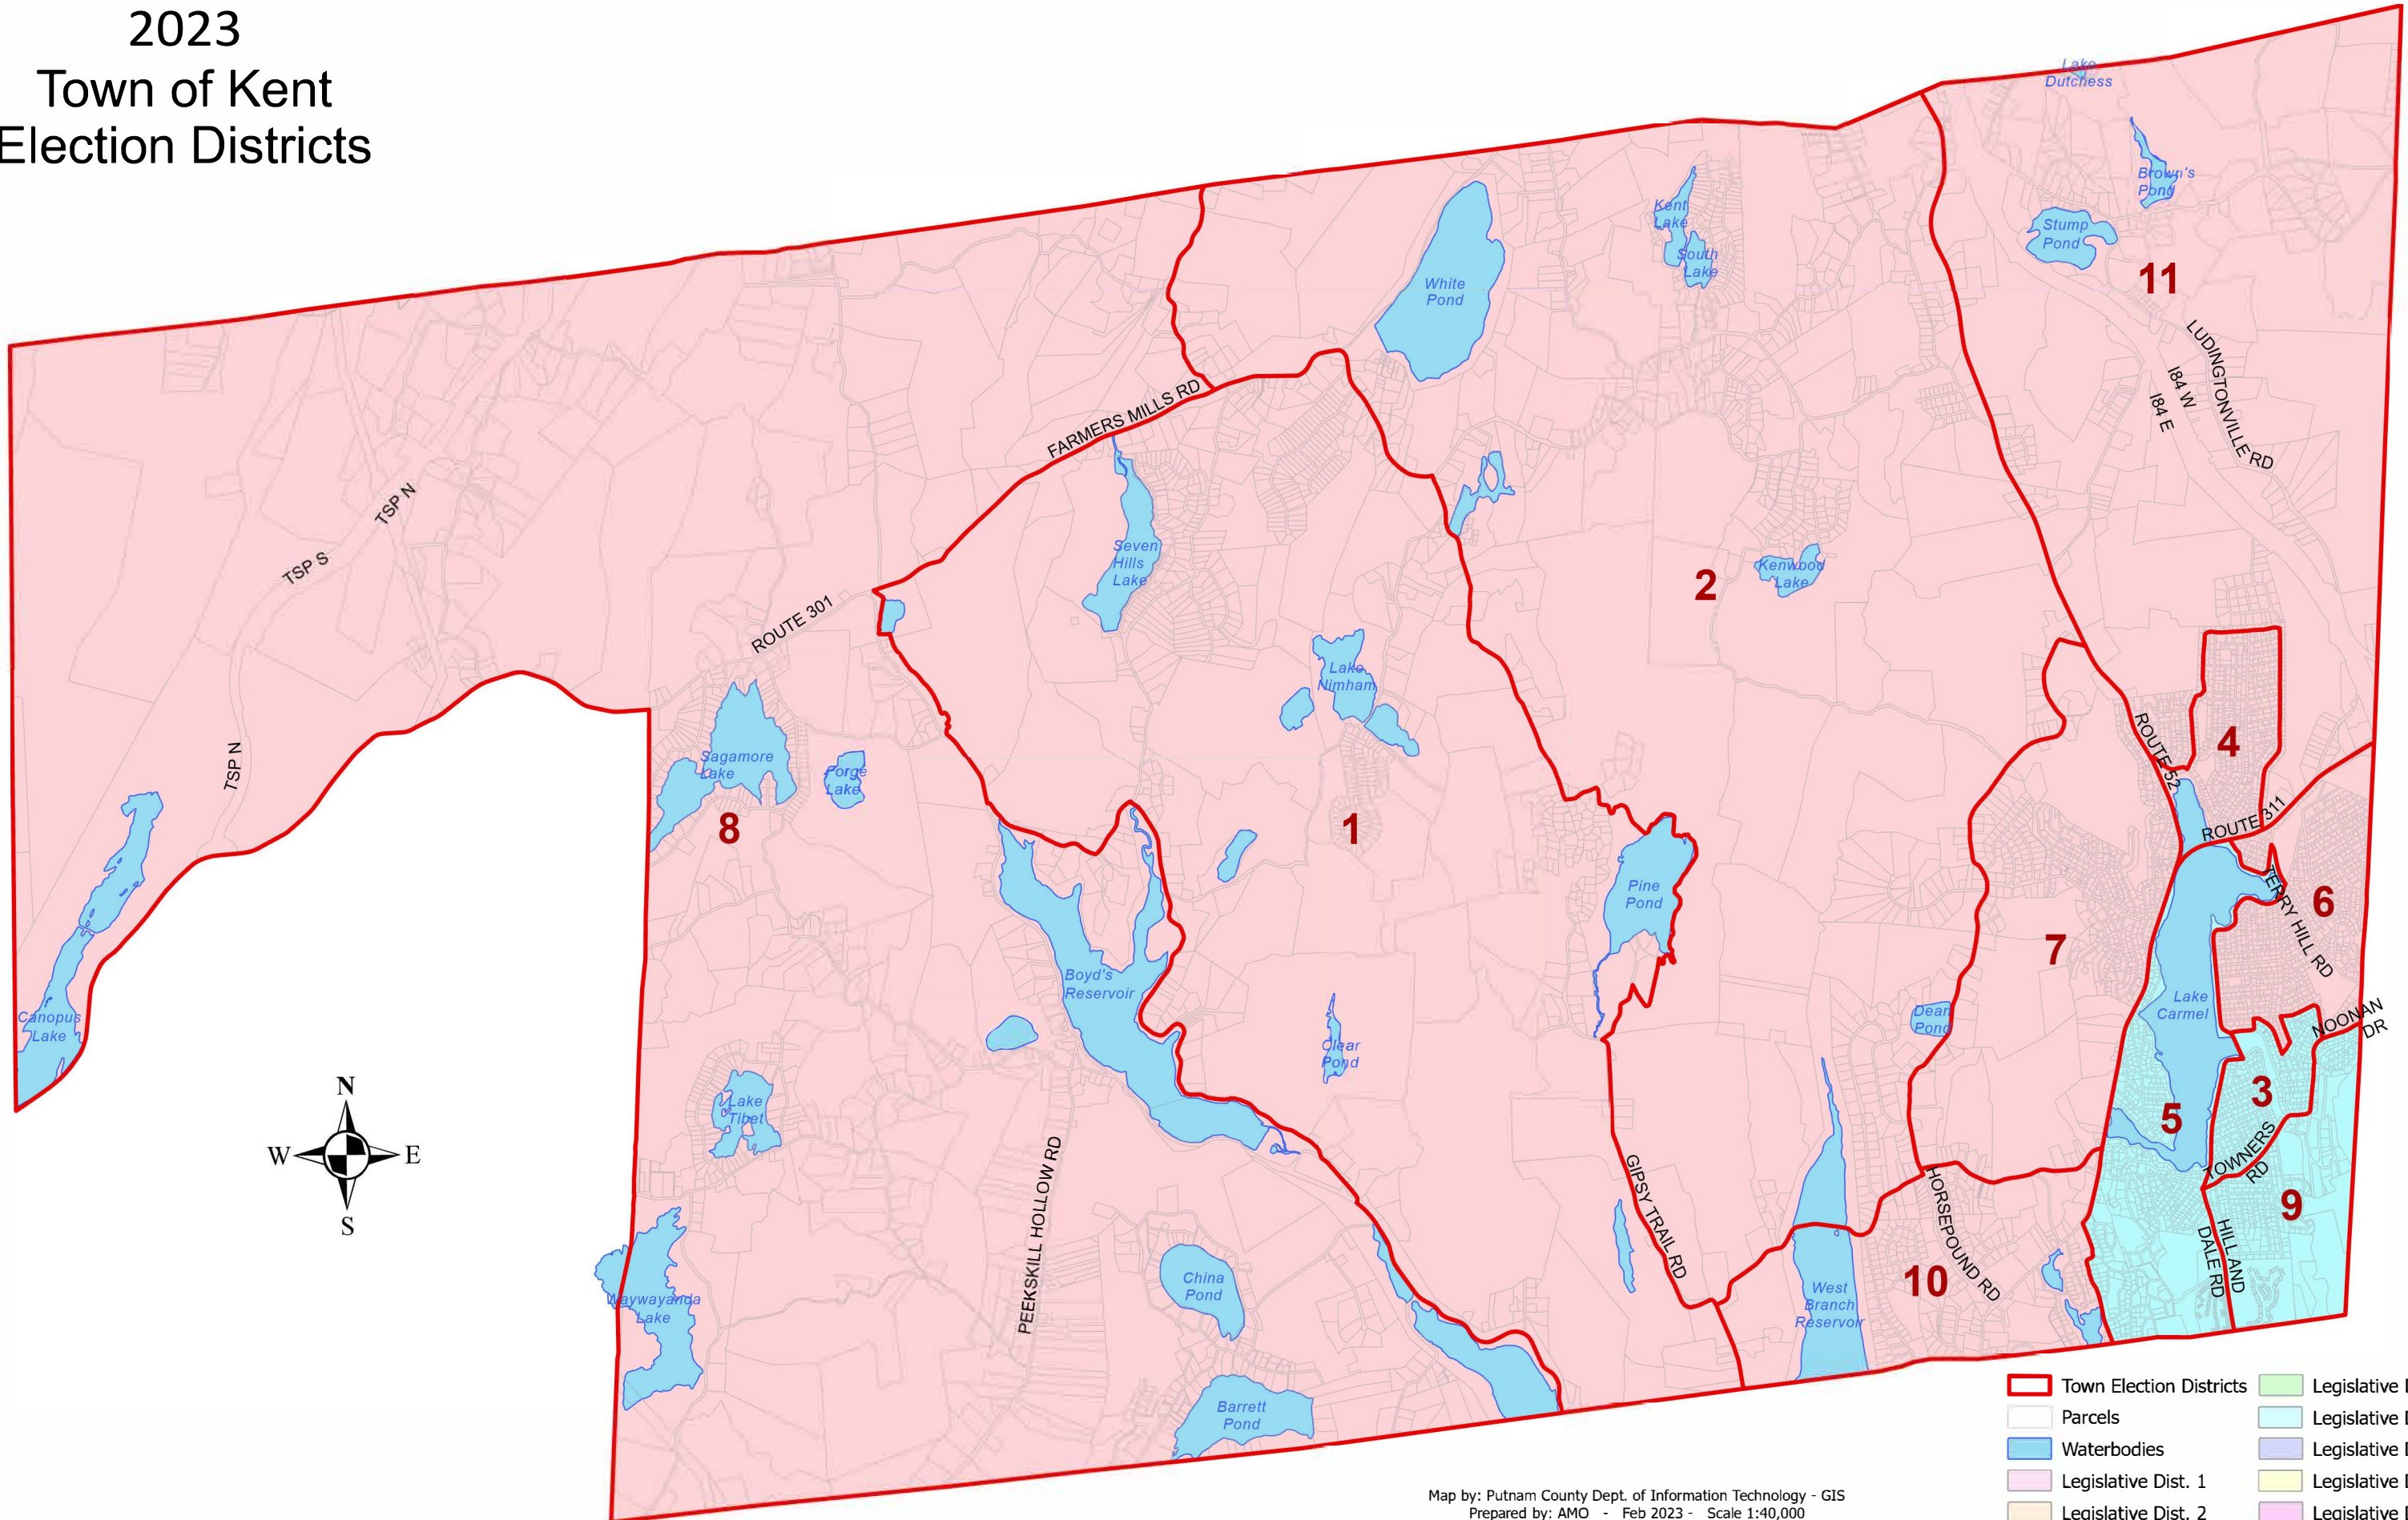

2023 Town of Kent Election Districts

Map by: Putnam County Dept. of Information Technology - GIS
 Prepared by: AMO - Feb 2023 - Scale 1:40,000
 Districts\Election_Dists\2020\Kent_Final_11x17
 www.putnamcountyny.com

- Town Election Districts
- Parcels
- Waterbodies
- Legislative Dist. 1
- Legislative Dist. 2
- Legislative Dist. 3
- Legislative Dist. 4
- Legislative Dist. 5
- Legislative Dist. 6
- Legislative Dist. 7
- Legislative Dist. 8
- Legislative Dist. 9